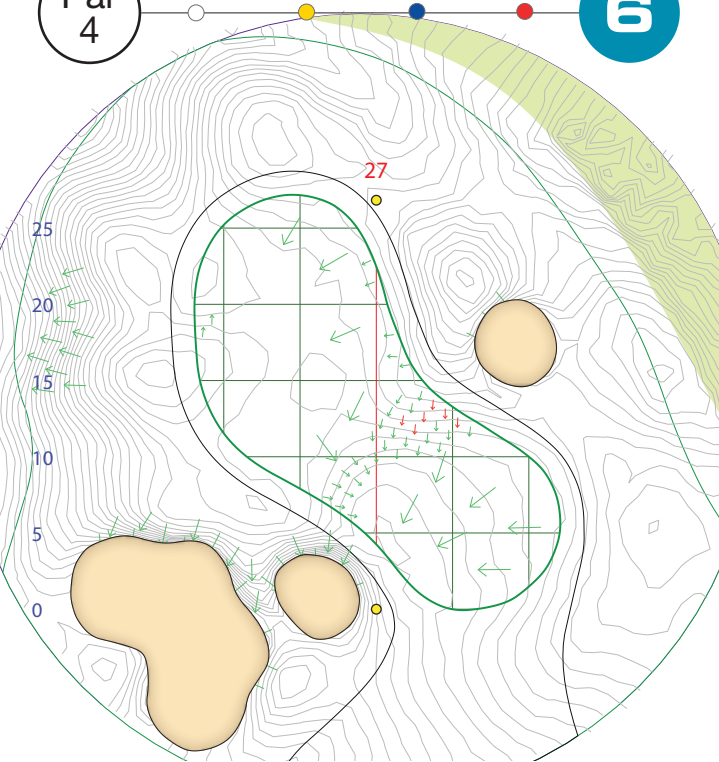

LEGEND

All distances are measured in **METRES** to the **FRONT** of the green.

Grey lines indicate the ground contours

Red number on green pages indicates green depth in metres from the front edge of the green - ●

Represents out of bounds areas for the hole

Green numbers represent possible pin locations for the hole

Symbols:

Drain Covers

Tee Positions

Sprinklers

Left & Right of Fairways

Next Tee Direction

- 270
- 255
- 234
- 217

R

- | | |
|-----|-----|
| 212 | 245 |
| 195 | 228 |
| 179 | 212 |
| 160 | 192 |

- 98
- 270
- 255
- 234
- 217

- 105
- 115
- 128
- 142
- 158
- 245
- 228
- 212
- 192
- 212
- 195
- 179
- 160

Elevation to 225
from 0 = -6

Par
4

305

300

272

266

6

L