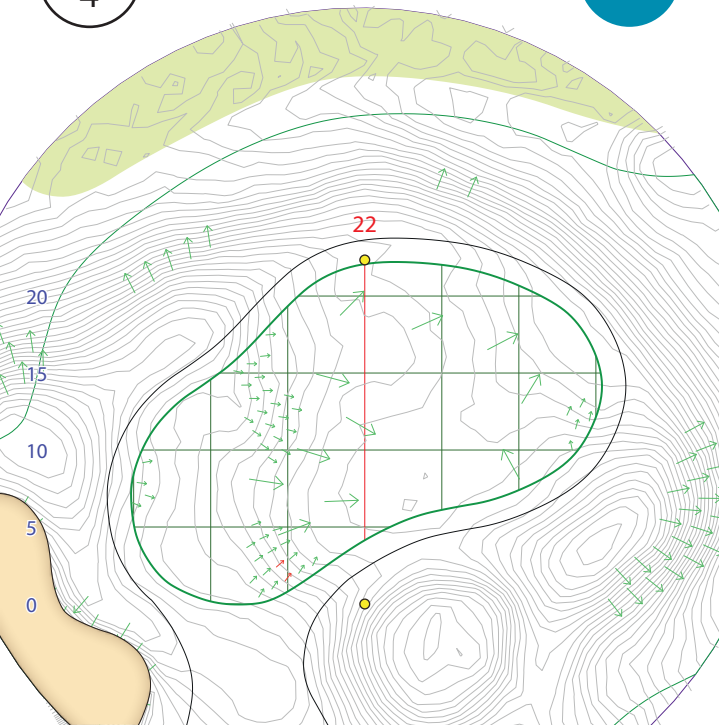

LEGEND

All distances are measured in **METRES** to the **FRONT** of the green.

Grey lines indicate the ground contours

Red number on green pages indicates green depth in metres from the front edge of the green - ●

192

153

129

115

159

154

182

176

204

2

Elevation to 250
from 0 = -5

Q

Par
4

327

317

286

281

3

204

194

165

159

216

207