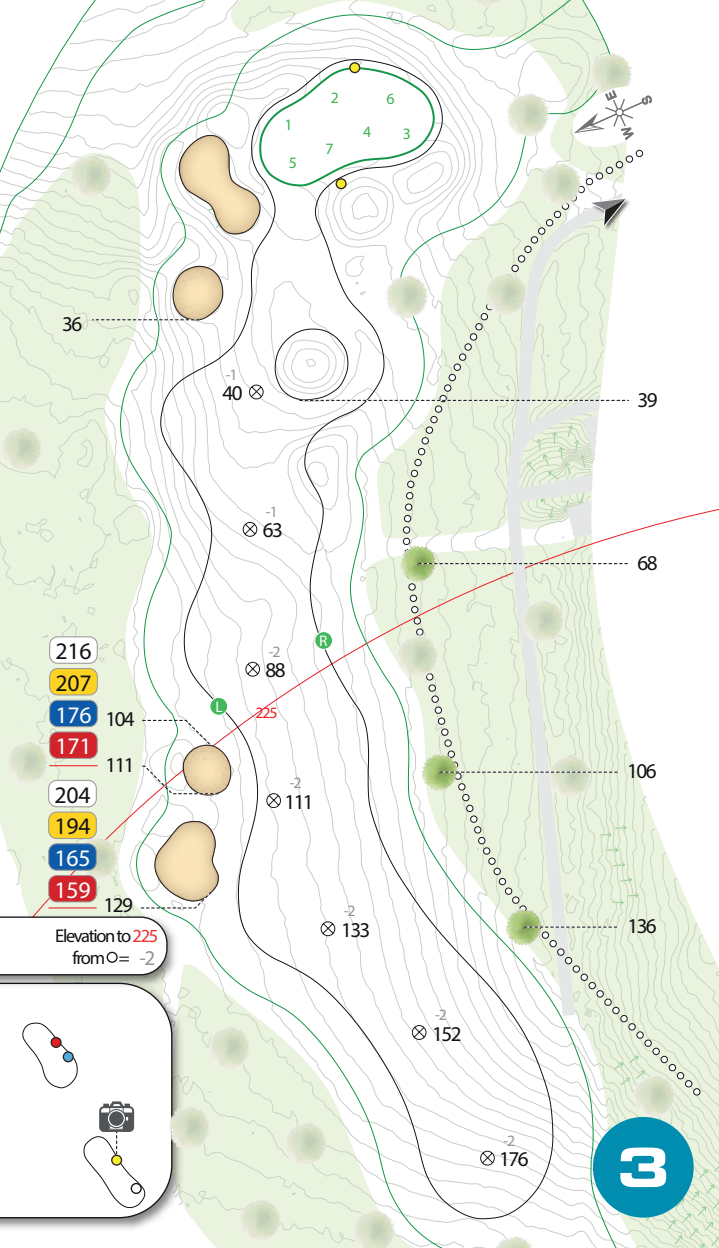

Represents out of bounds areas for the hole

Green numbers represent possible pin locations for the hole

Symbols:

Drain Covers

Tee Positions

Sprinklers

Left & Right of Fairways

Next Tee Direction

281

3

204

194

165

159

216

207

176

171

L

R

Par
3

183

169

159