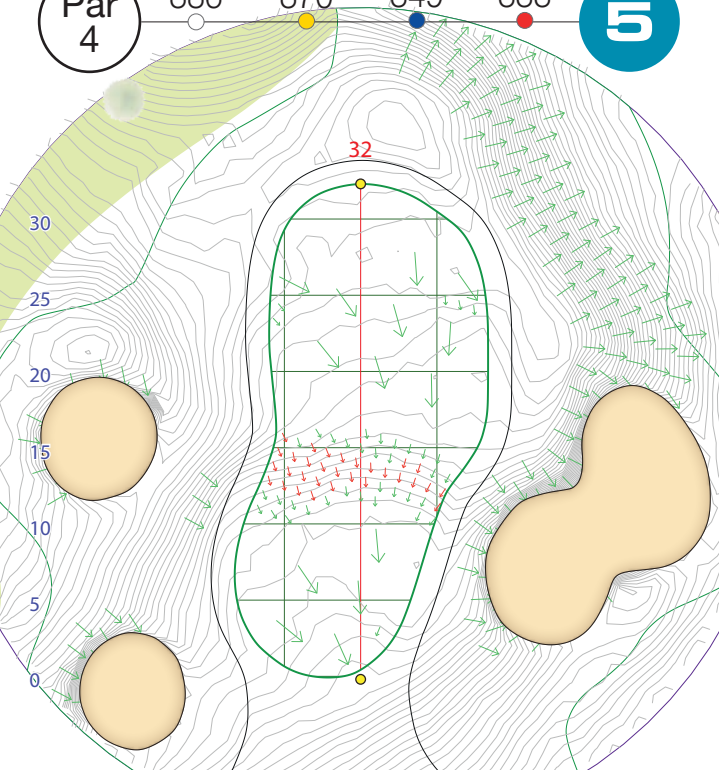

Par
4

386

370

349

333

5

L

- 270
- 255
- 234
- 217

R

212	245
195	228
179	212
160	192