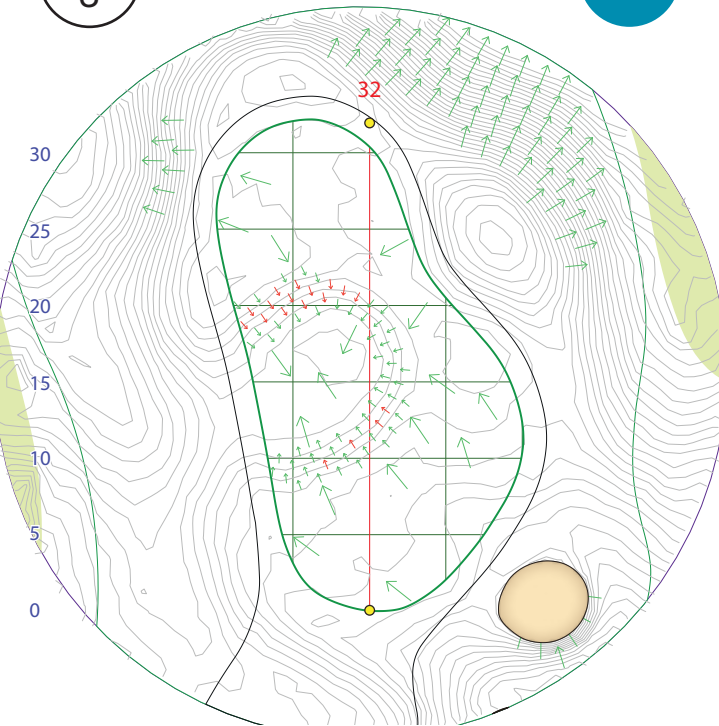

Par
3

154

152

131

109

7