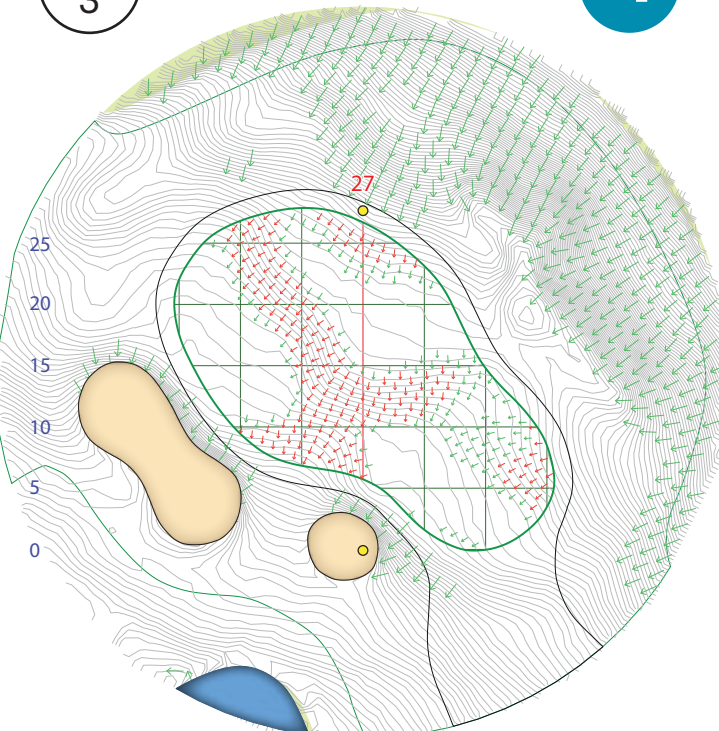

LEGEND

All distances are measured in **METRES** to the **FRONT** of the green.

Grey lines indicate the ground contours

Red number on green pages indicates green depth in metres from the front edge of the green - ●

281

3

204

194

165

159

216

207

176

171

L

R

Par
3

183

169

159

141

4

Left Edge
of Green

Right Edge
of Green

166

152

142

125