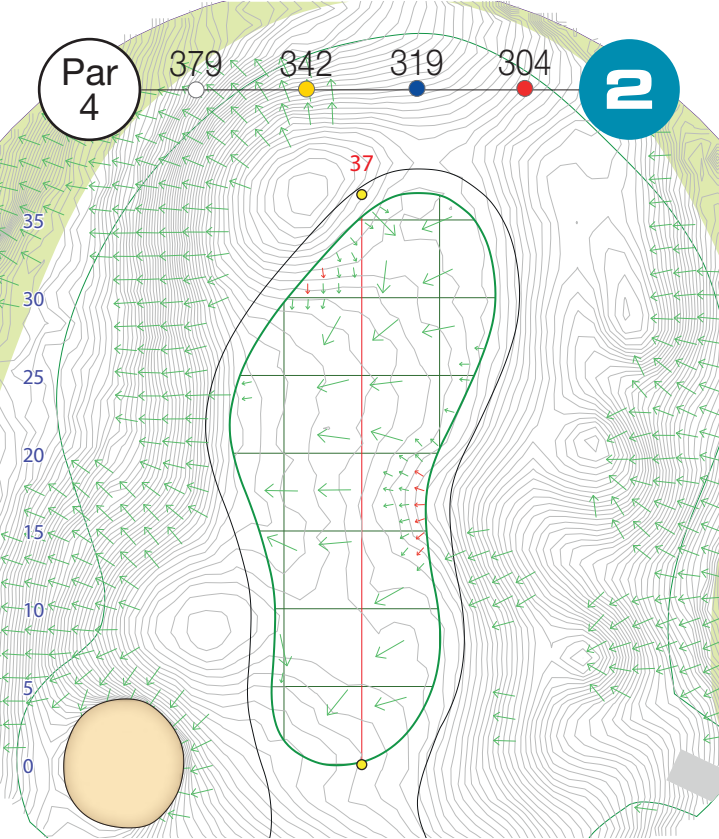

LEGEND

All distances are measured in **METRES** to the **FRONT** of the green.

Grey lines indicate the ground contours

Red number on green pages indicates green depth in metres from the front edge of the green - ●

6
⊗ 65

8
⊗ 89

10
⊗ 114

10
⊗ 139

10
⊗ 162

9
⊗ 187

8
⊗ 212

8
⊗ 237

8
⊗ 261

8
⊗ 286

8
⊗ 311

9
⊗ 336

L

R

1

192	246	229
153	208	191
129	184	168
115	169	153

L

R

- 246
- 208
- 184
- 169
- 100
- 229
- 191
- 168
- 153

31

12

36

60

84