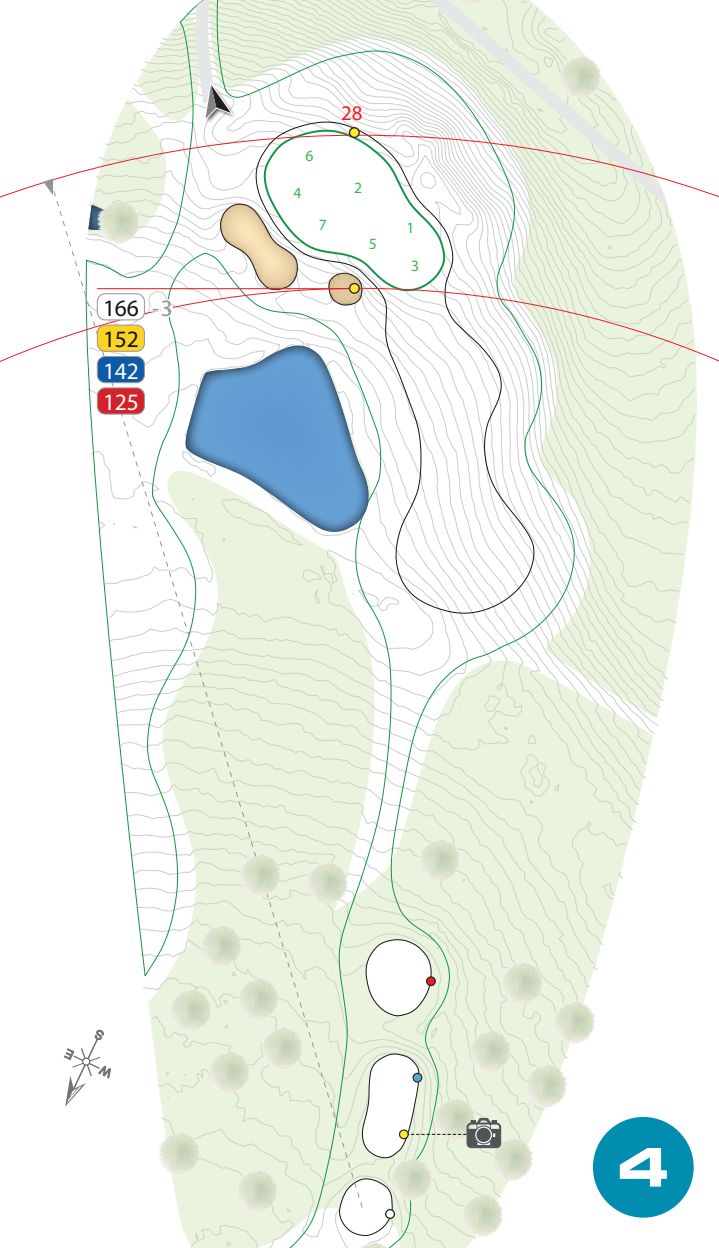

Represents out of bounds areas for the hole

Green numbers represent possible pin locations for the hole

Symbols:

Drain Covers

Tee Positions

Sprinklers

Left & Right of Fairways

Next Tee Direction

141

4

Left Edge
of Green

Right Edge
of Green

166

152

142

125

28

6

4

2

7

5

1

3