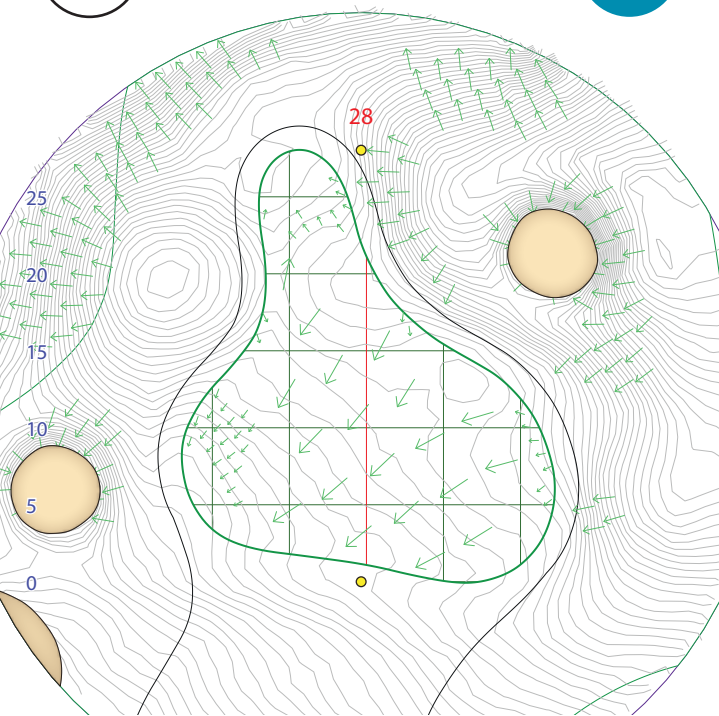

Par
5

490

481

419

409

1

L

R