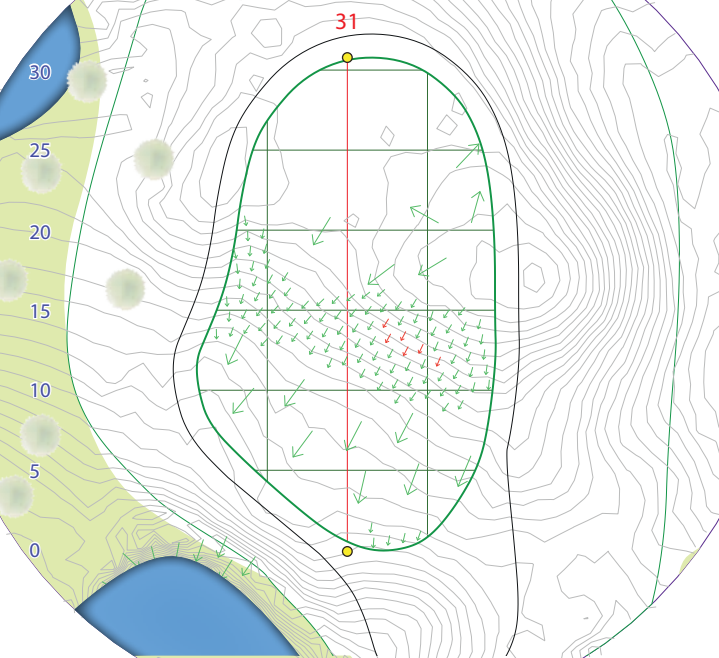

Par
5

448

433

397

384

8

L

R