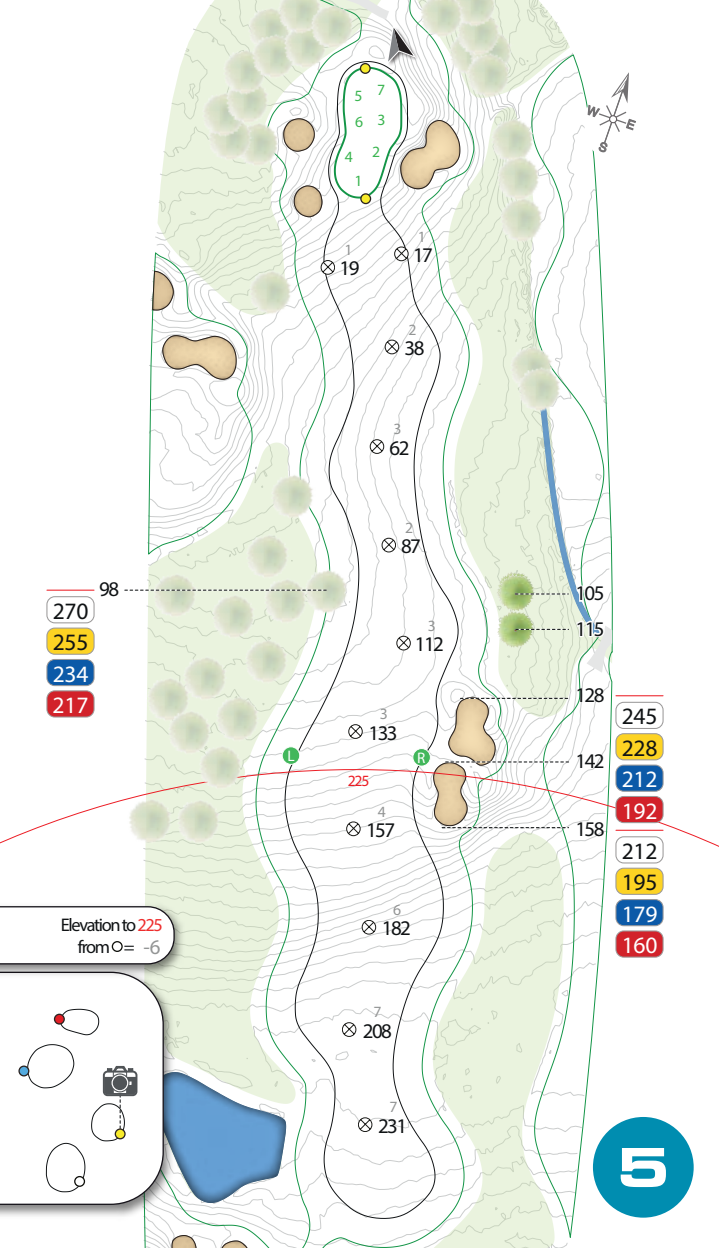

LEGEND

All distances are measured in **METRES** to the **FRONT** of the green.

Grey lines indicate the ground contours

Red number on green pages indicates green depth in metres from the front edge of the green - ●

Represents out of bounds areas for the hole

Green numbers represent possible pin locations for the hole

Symbols:

Drain Covers

Tee Positions

Sprinklers

Left & Right of Fairways

Next Tee Direction

28

6

4

2

7

5

1

3

- 270
- 255
- 234
- 217

R

- | | |
|-----|-----|
| 212 | 245 |
| 195 | 228 |
| 179 | 212 |
| 160 | 192 |

- 98
- 270
- 255
- 234
- 217

- 105
- 115
- 128
- 142
- 158
- 245
- 228
- 212
- 192
- 212
- 195
- 179
- 160