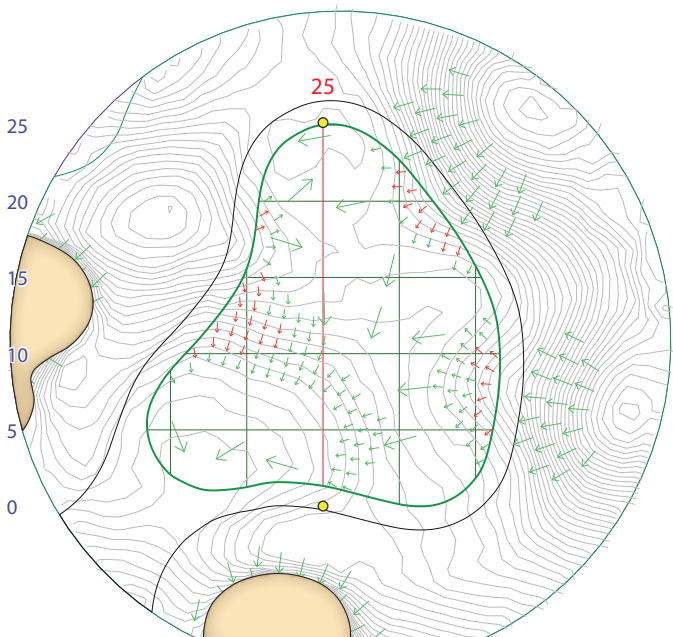

Represents out of bounds areas for the hole

Green numbers represent possible pin locations for the hole

Symbols:

Drain Covers

Tee Positions

Sprinklers

Left & Right of Fairways

Next Tee Direction

233

222

303

268

257

246

256

220

209

198

R

Par
5

490

470

433

423

10

L

R

253

233

196

186

81 ----- 72