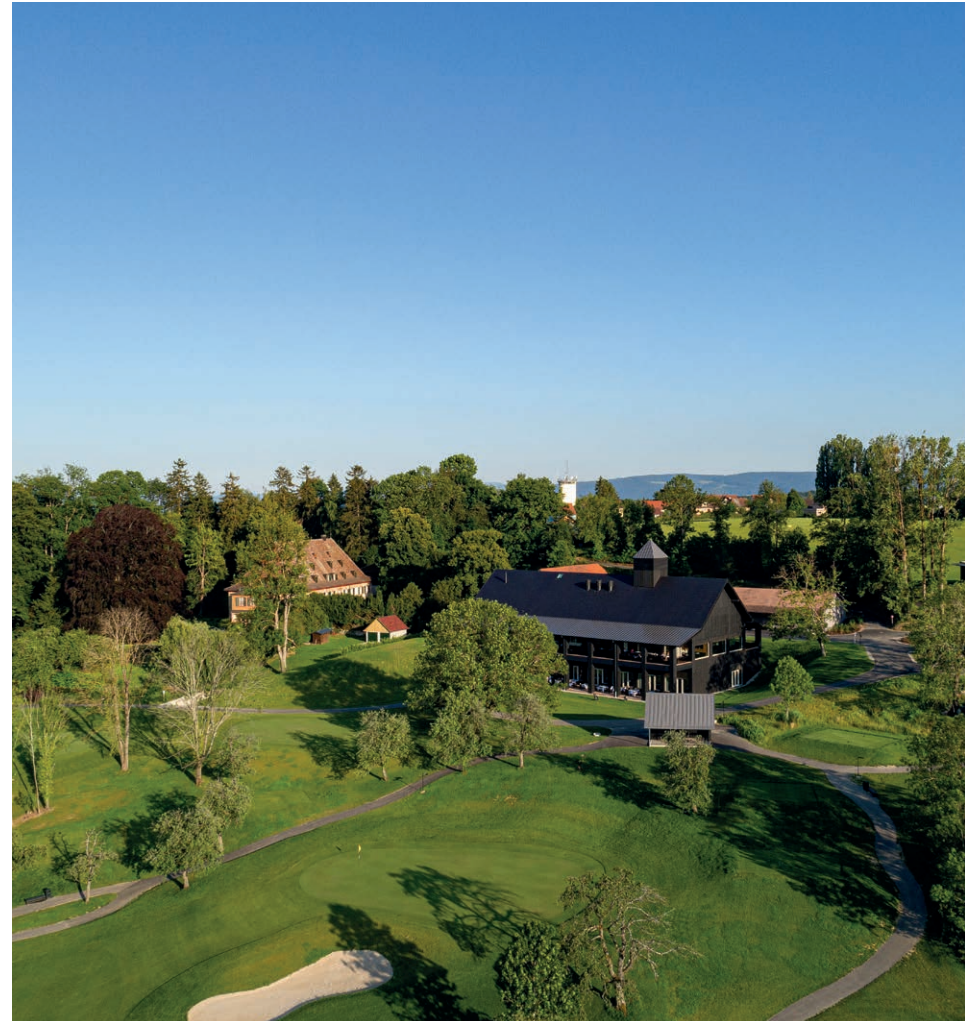

Golf Saint Apollinaire ist mit 2x18 Hole Championship Courses Par 72 und dem 9 Hole Executive Course Par 27, das grösste und stadtnächste Golf Resort im Grossraum Basel – nur 5 Minuten ab EuroAirport Basel. Das architektonisch aussergewöhnliche Clubhaus schreibt die Geschichte des Zisterzienser Klosters Saint Apollinaire fort. Das durch seine Dimensionen sehr präzente Gebäude mit grossen gedeckten Terrassen integriert sich harmonisch in die ehemaligen Klosteranlagen.

GRÖSSTES GOLF RESORT IM GROSSRAUM BASEL

Golf Saint Apollinaire is both Basel's largest golf resort with two 18-hole, par-72 championship courses and a 9-hole Executive Course, as well as the resort closest to the city – just 5 minutes from EuroAirport Basel. The exceptional architecture of the club house continues the story of the Cistercian monastery Saint Apollinaire. Due to its dimensions the building seems ever-present with its large, covered terraces but is harmoniously integrated into the former monastery.