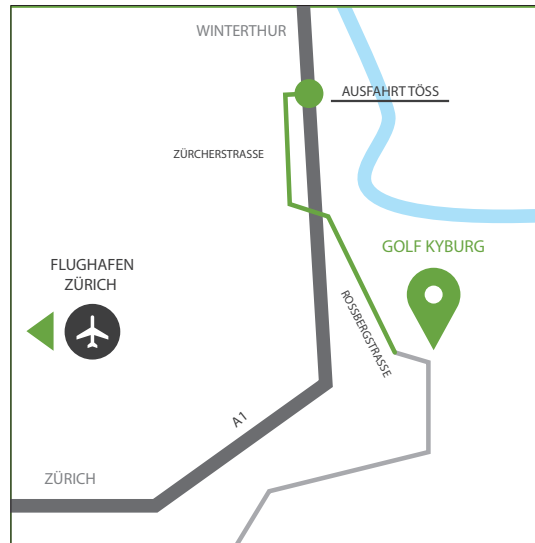

## INTERNATIONALE TURNIERE

---

For ten years, Golf Sempach has been the host venue for a European Challenge Tour event. Since 2021, the Swiss Challenge is taking place at Golf Saint Apollinaire. With the hosting of the Swiss Challenge, ClubGolf proves its expertise in professional golf year in, year out.

**Golf Sempach** erreichen Sie in 15 Minuten ab Stadtzentrum Luzern.

**Golf Sempach** is just 15 minutes from downtown Lucerne.

CH-6024 Hildisrieden | Tel. +41 41 462 71 71  
[www.golf-sempach.ch](http://www.golf-sempach.ch)

**Golf Kyburg** liegt 10 Minuten vom Flughafen Zürich und 20 vom Stadtzentrum Zürich entfernt.

**Golf Kyburg** is just 10 minutes from Zurich Airport and 20 minutes from downtown Zurich.

CH-8310 Kempthal | Tel. +41 52 355 06 06  
[www.golf-kyburg.ch](http://www.golf-kyburg.ch)

**Golf Saint Apollinaire** ist in 5 Minuten ab EuroAirport Basel und in 15 Minuten ab Stadtzentrum Basel erreichbar.

**Golf Saint Apollinaire** is just 5 minutes from EuroAirport Basel and 15 minutes from downtown Basel.