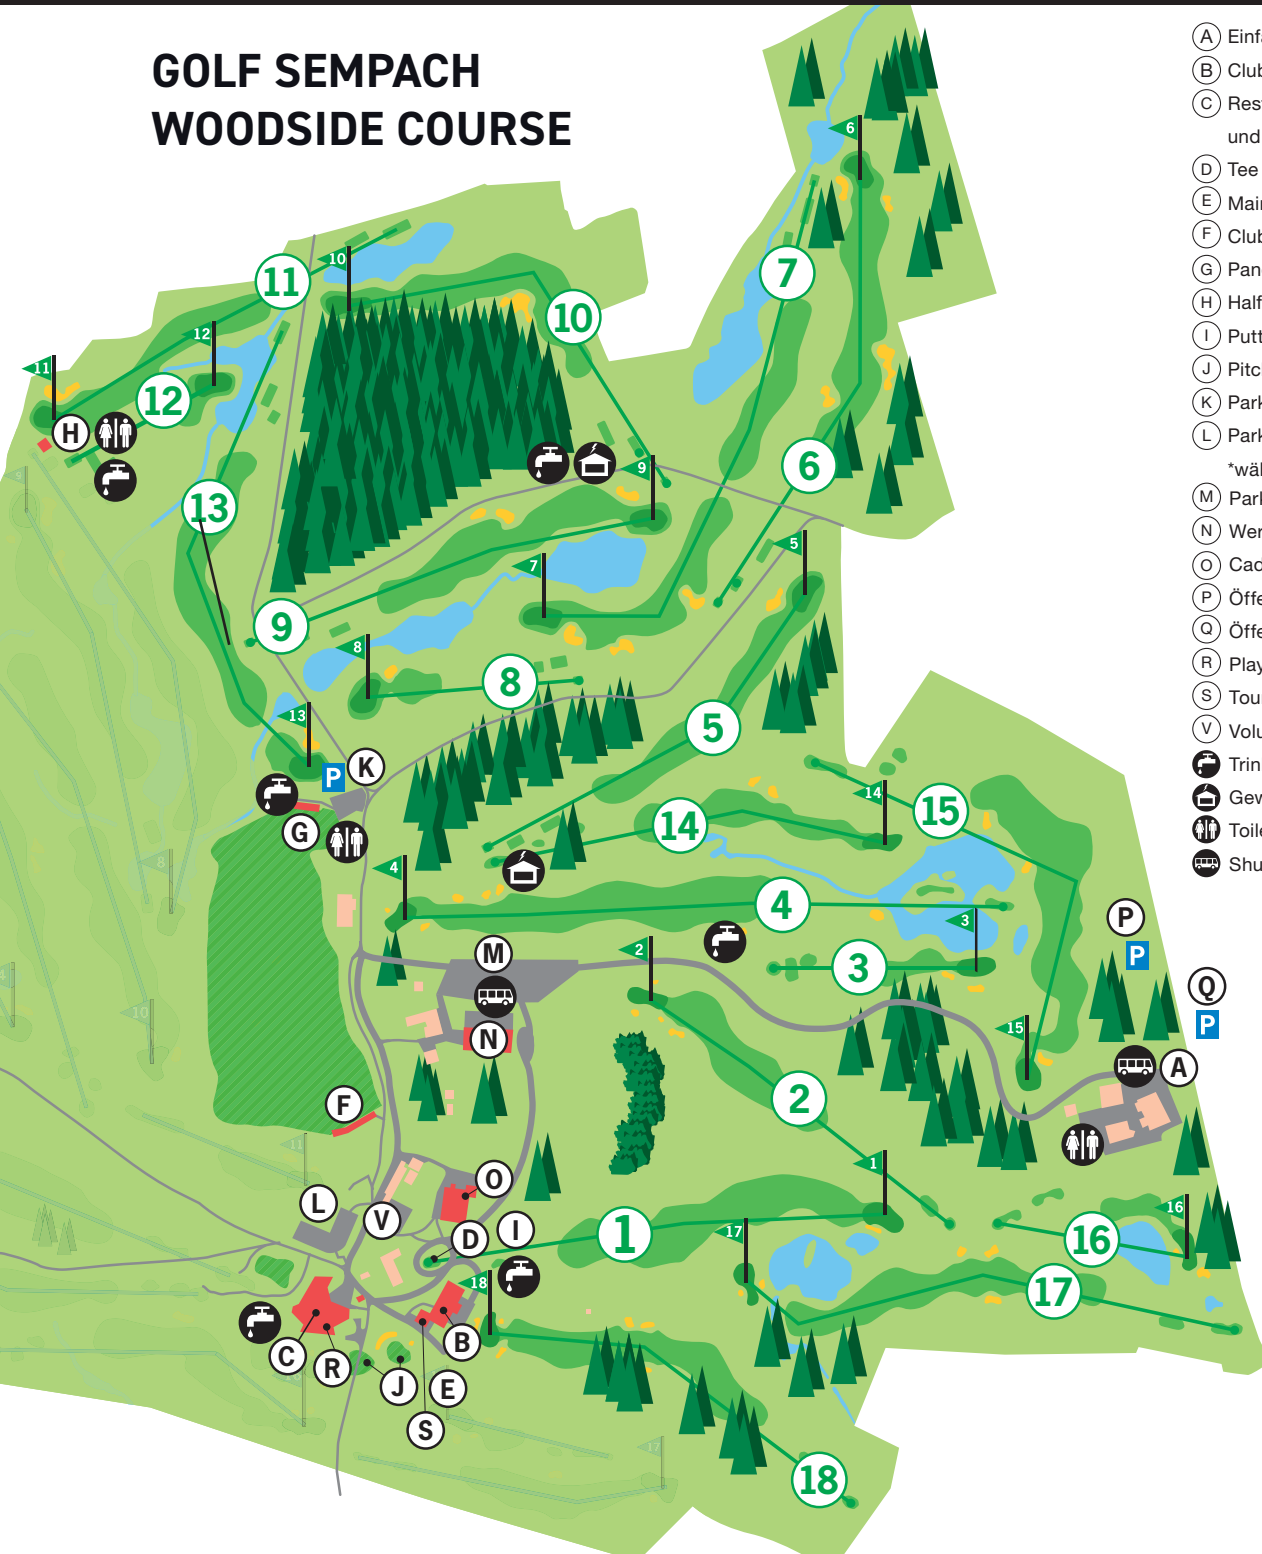

CLUBHAUS

MAIN SCOREBOARD

DRIVING RANGE

GOLF SEMPACH WOODSIDE COURSE

- (A) Einfahrt Golf Resort
- (B) Clubhaus
- (C) Restaurants «Green Garden» und «le Club»
- (D) Tee 1 Woodside
- (E) Main Scoreboard
- (F) Club Range
- (G) Panorama Range*
- (H) Halfway House (Verpflegungsstand)
- (I) Putting Greens
- (J) Pitching Greens
- (K) Parkplatz Staff
- (L) Parkplatz VIP 1
- *während Turnier geschlossen
- (M) Parkplatz VIP 2
- (N) Werkhof
- (O) Caddiehalle
- (P) Öffentlicher Parkplatz 1
- (Q) Öffentlicher Parkplatz 2
- (R) Players Lounge
- (S) Tournament Office
- (V) Volunteer Office
- ☒ Trinkwasser
- ☒ Gewitter-Unterstand
- ☒ Toiletten
- ☒ Shuttle Bus